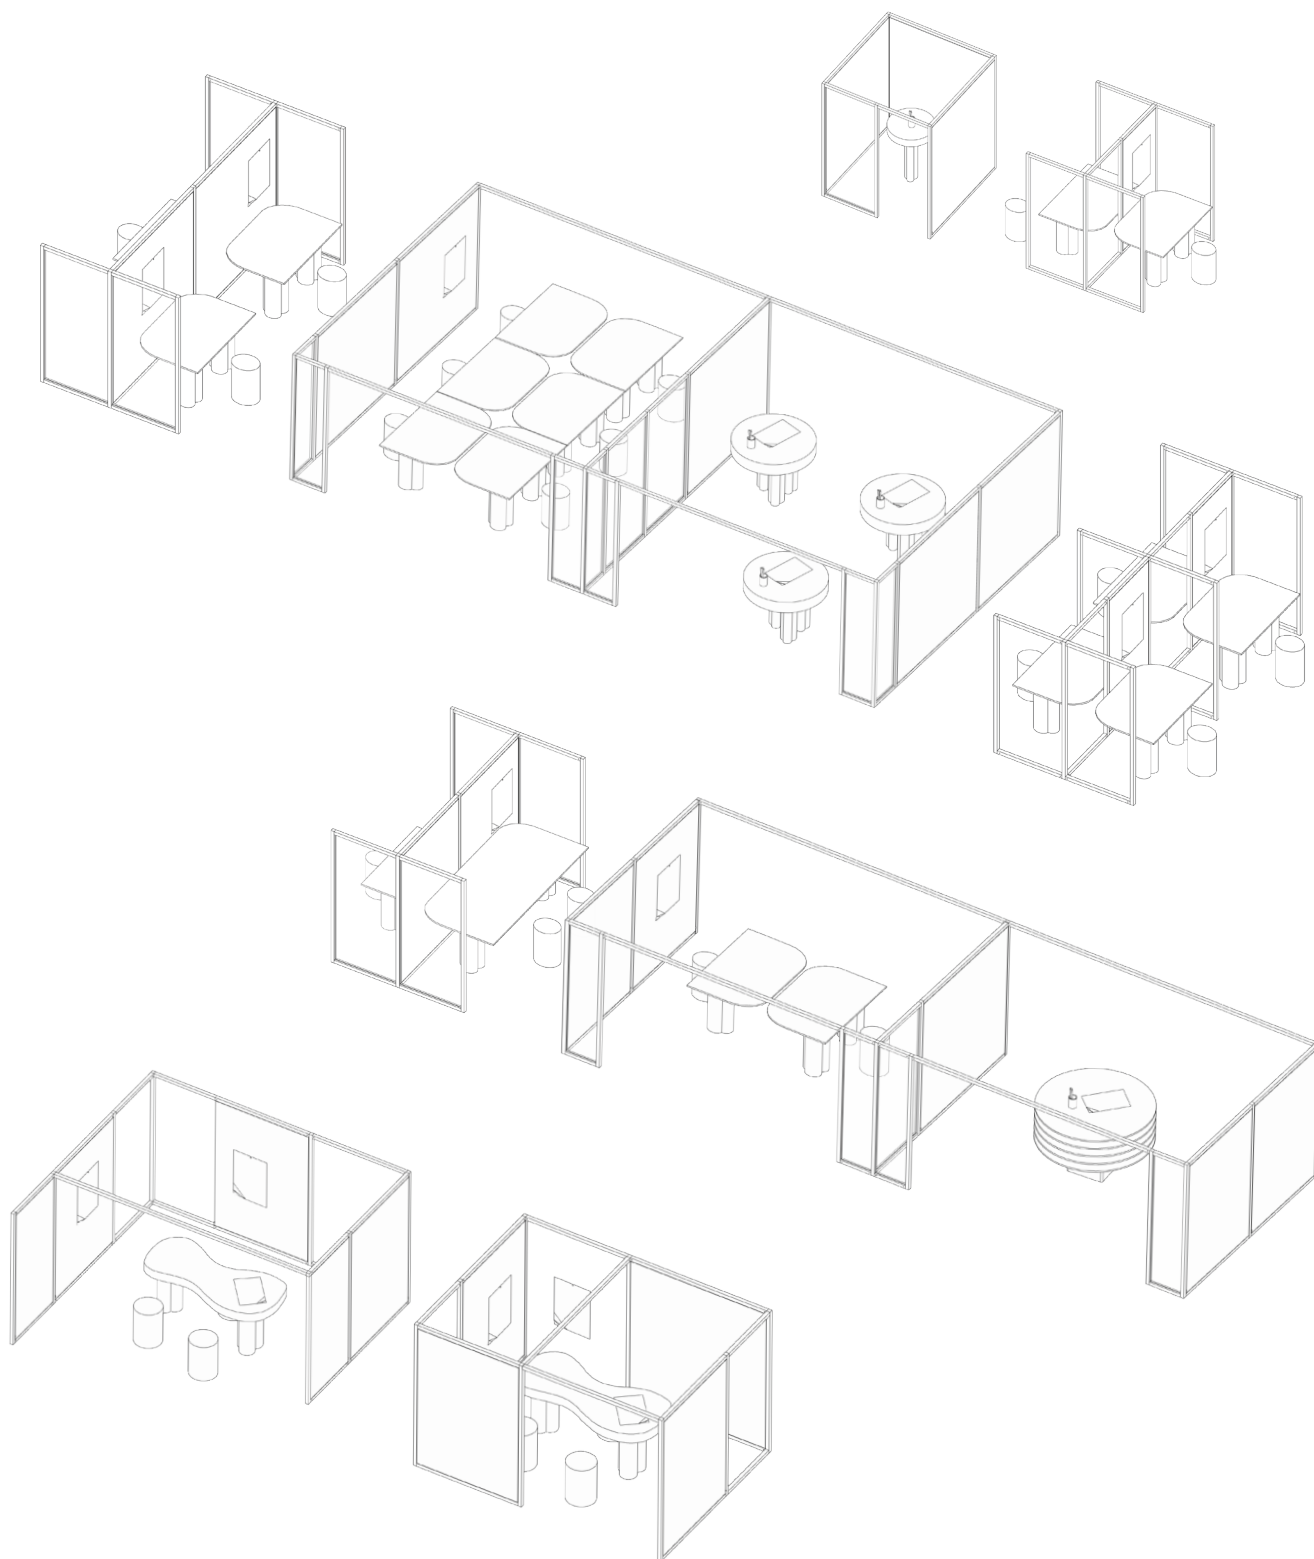

Specification Sheet

In Your Room

In Your Room

PRODUCT DESCRIPTION

In Your Room - Redefining Workspace Adaptability!

In Your Room is designed to be your ideal workspace companion. Its modular construction allows you to effortlessly tailor your environment to your exact specifications. Whether you need a personal office, a collaborative meeting space, or a serene relaxation area, In Your Room adapts with ease. With its combination of a versatile framework and precision-engineered acoustic and glass modules, In Your Room can be reconfigured or reshaped to your heart's content, offering the ultimate in flexibility, sustainability, cost-effectiveness, and time efficiency.

FEATURES

A modular room-in-room workspace framework that creates partitioning and semi open spaces, allowing you to effortlessly tailor your environment to your needs.

A range of predefined configurations for a plug and play solution accommodating versatile work functions.