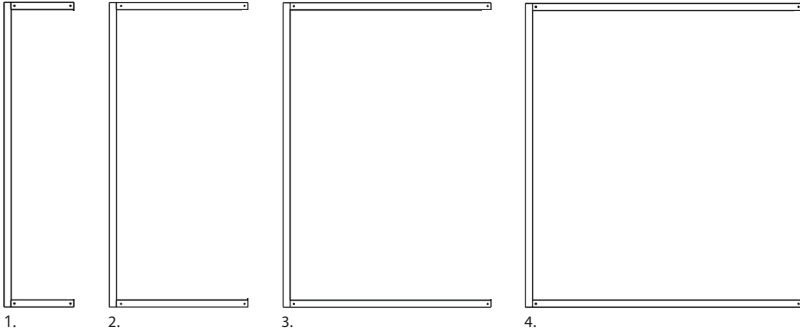

Acoustic Modules

C shaped acoustic modules

1. IYR_ACM_5002200
Size: 500 x 2200 mm

2. IYR_ACM_10002200
Size: 1000 x 2200 mm

3. IYR_ACM_15002200
Size: 1500 x 2200 mm

3. IYR_ACM_15002200
Size: 2000 x 2200 mm

Glass Modules

C shaped glass modules

1. IYR_GCM_5002200
Size: 500 x 2200 mm

2. IYR_GCM_10002200
Size: 1000 x 2200 mm

In Your Room

Open Modules

C shaped open modules

1. IYR_OCM_5002200
Size: 500 x 2200 mm

2. IYR_OCM_10002200
Size: 1000 x 2200 mm

3. IYR_OCM_15002200
Size: 1500 x 2200 mm

4. IYR_OCM_20002200
Size: 2000 x 2200 mm

Posts and Bars

End posts and door bar connectors

1. IYR_EP_2200
Size: 2200 x 50 mm

1. IYR_DB_450
Size: 450 x 50 mm

2. IYR_DB_950
Size: 950 x 50 mm

3. IYR_DB_1450
Size: 1450 x 50 mm

4. IYR_DB_1950
Size: 1950 x 50 mm

5. IYR_DB_2450
Size: 2450 x 50 mm

6. IYR_DB_2950
Size: 2950 x 50 mm

7. IYR_DB_3450
Size: 3450 x 50 mm

8. IYR_DB_3950
Size: 3950 x 50 mm

9. IYR_DB_4450
Size: 4450 x 50 mm