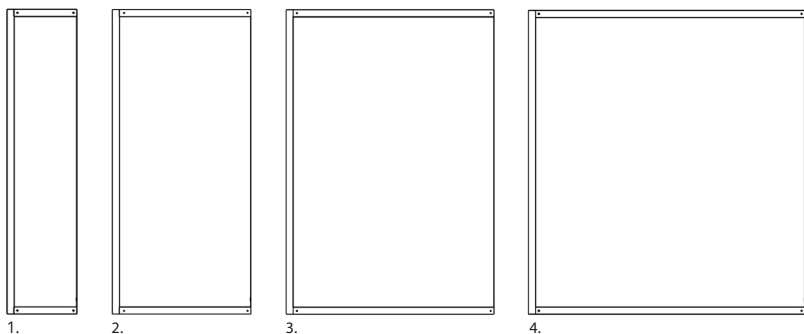

Acoustic Modules

C shaped acoustic modules

1. IYR_ACM_5002200
Size: 500 x 2200 mm

2. IYR_ACM_10002200
Size: 1000 x 2200 mm

3. IYR_ACM_15002200
Size: 1500 x 2200 mm

3. IYR_ACM_15002200
Size: 2000 x 2200 mm

Glass Modules

C shaped glass modules

1. IYR_GCM_5002200
Size: 500 x 2200 mm

2. IYR_GCM_10002200
Size: 1000 x 2200 mm

In Your Room

Open Modules

C shaped open modules

1. IYR_OCM_5002200
Size: 500 x 2200 mm

2. IYR_OCM_10002200
Size: 1000 x 2200 mm