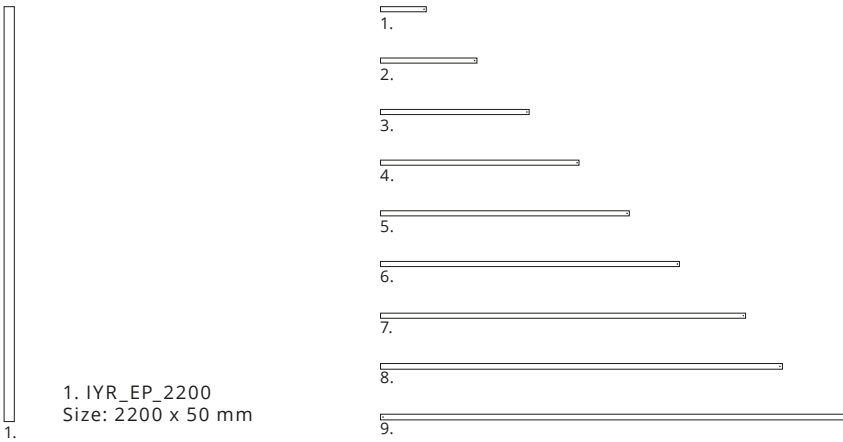

Acoustic Modules

C shaped acoustic modules

1. IYR_ACM_5002200
Size: 500 x 2200 mm

2. IYR_ACM_10002200
Size: 1000 x 2200 mm

3. IYR_ACM_15002200
Size: 1500 x 2200 mm

3. IYR_ACM_15002200
Size: 2000 x 2200 mm

Glass Modules

C shaped glass modules

1. IYR_GCM_5002200
Size: 500 x 2200 mm

2. IYR_GCM_10002200
Size: 1000 x 2200 mm

In Your Room

Open Modules

C shaped open modules

1. IYR_OCM_5002200
Size: 500 x 2200 mm

2. IYR_OCM_10002200
Size: 1000 x 2200 mm

3. IYR_OCM_15002200
Size: 1500 x 2200 mm

4. IYR_OCM_20002200
Size: 2000 x 2200 mm

Posts and Bars

End posts and door bar connectors

1. IYR_EP_2200
Size: 2200 x 50 mm

1. IYR_DB_450
Size: 450 x 50 mm

2. IYR_DB_950
Size: 950 x 50 mm