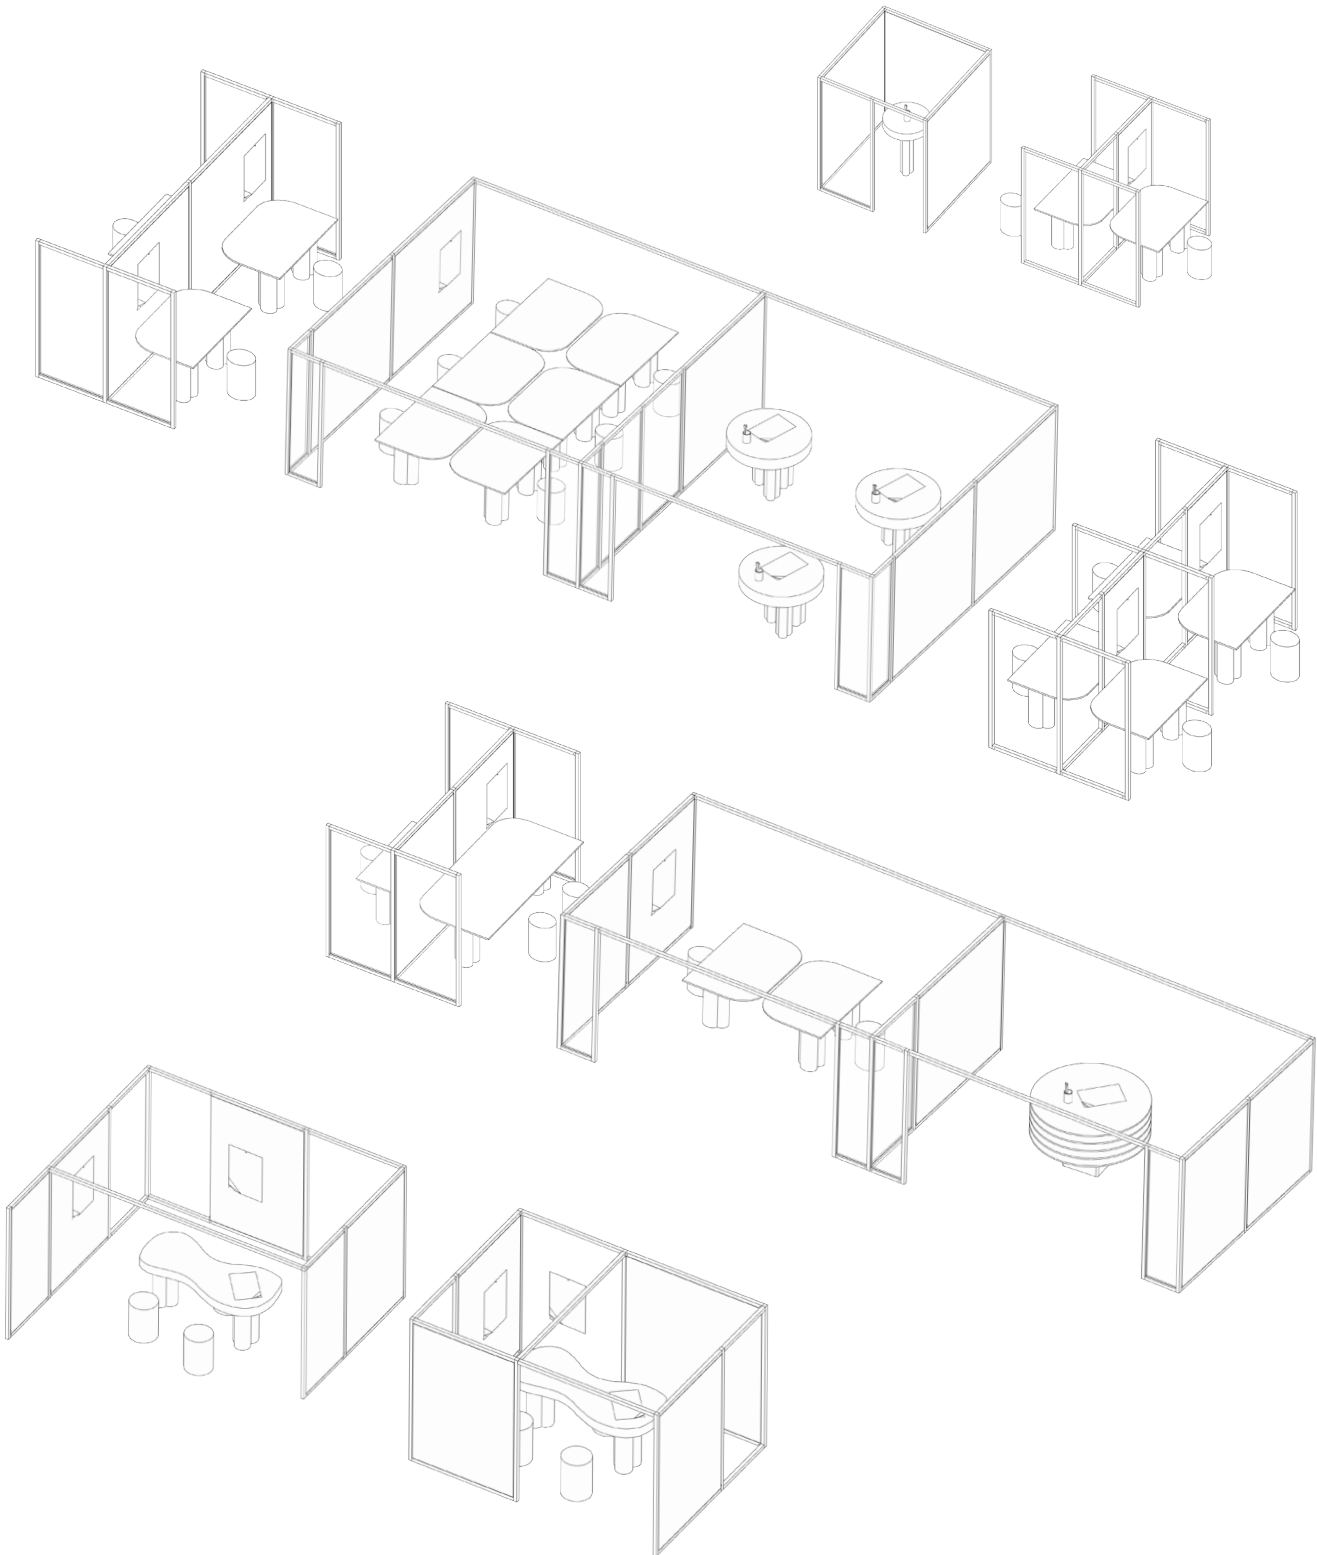

3. IYR_DB_1450
Size: 1450 x 50 mm

4. IYR_DB_1950
Size: 1950 x 50 mm

5. IYR_DB_2450
Size: 2450 x 50 mm

6. IYR_DB_2950
Size: 2950 x 50 mm

7. IYR_DB_3450
Size: 3450 x 50 mm

8. IYR_DB_3950
Size: 3950 x 50 mm

9. IYR_DB_4450
Size: 4450 x 50 mm

In Your Room

CONFIGURATIONS

The In Your Room modules offer an unparalleled level of configurability and adaptability. The system is designed to transform a given space into a versatile and dynamic environment, catering to a wide range of needs and preferences.