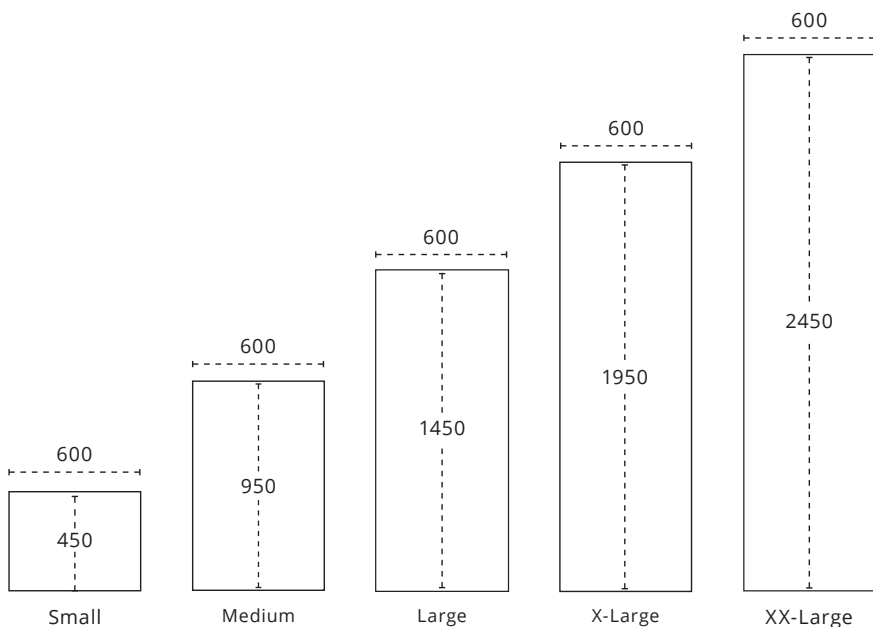

SS50 VERTICAL SUSPENDED SCREEN

Suspended acoustic screen with a replaceable front and backside canvas with print.

Note that the climate footprint of the products are calculated according to EUs rules for Product Environmental Footprint (PEF) and verified by Målbar.

Description	Kg CO₂e
SS50VS - Small	60
SS50VS - Medium	85
SS50VS - Large	90
SS50VS - X-Large	130
SS50VS - XX-Large	160