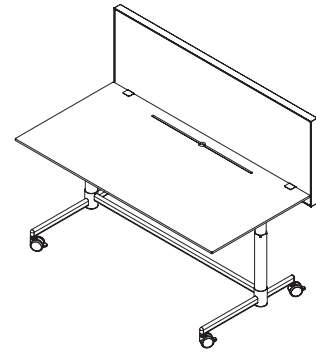

SS50 DESK SCREEN

Acoustic desk screen with a replaceable front and backside canvas with print.

Note that the climate footprint of the products are calculated according to EUs rules for Product Environmental Footprint (PEF) and verified by Målbar.

Item No.	Name	Description	W x H x D mm	Kg CO₂e
SS50DS-6045	SS50 Desk screen	Acoustic desk screen	600 x 450 x 50	75
SS50DS-8045	SS50 Desk screen	Acoustic desk screen	800 x 450 x 50	85
SS50DS-12045	SS50 Desk screen	Acoustic desk screen	1200 x 450 x 50	100
SS50DS-14045	SS50 Desk screen	Acoustic desk screen	1400 x 450 x 50	100
SS50DS-16045	SS50 Desk screen	Acoustic desk screen	1600 x 450 x 50	120
SS50DS-18045	SS50 Desk screen	Acoustic desk screen	1800 x 450 x 50	130
SS50DS-20045	SS50 Desk screen	Acoustic desk screen	2000 x 450 x 50	130
SS50DS-6065	SS50 Desk screen	Acoustic desk screen	600 x 650 x 50	85
SS50DS-8065	SS50 Desk screen	Acoustic desk screen	800 x 650 x 50	95
SS50DS-12065	SS50 Desk screen	Acoustic desk screen	1200 x 650 x 50	110
SS50DS-14065	SS50 Desk screen	Acoustic desk screen	1400 x 650 x 50	120
SS50DS-16065	SS50 Desk screen	Acoustic desk screen	1600 x 650 x 50	140
SS50DS-18065	SS50 Desk screen	Acoustic desk screen	1800 x 650 x 50	150
SS50DS-20065	SS50 Desk screen	Acoustic desk screen	2000 x 650 x 50	160