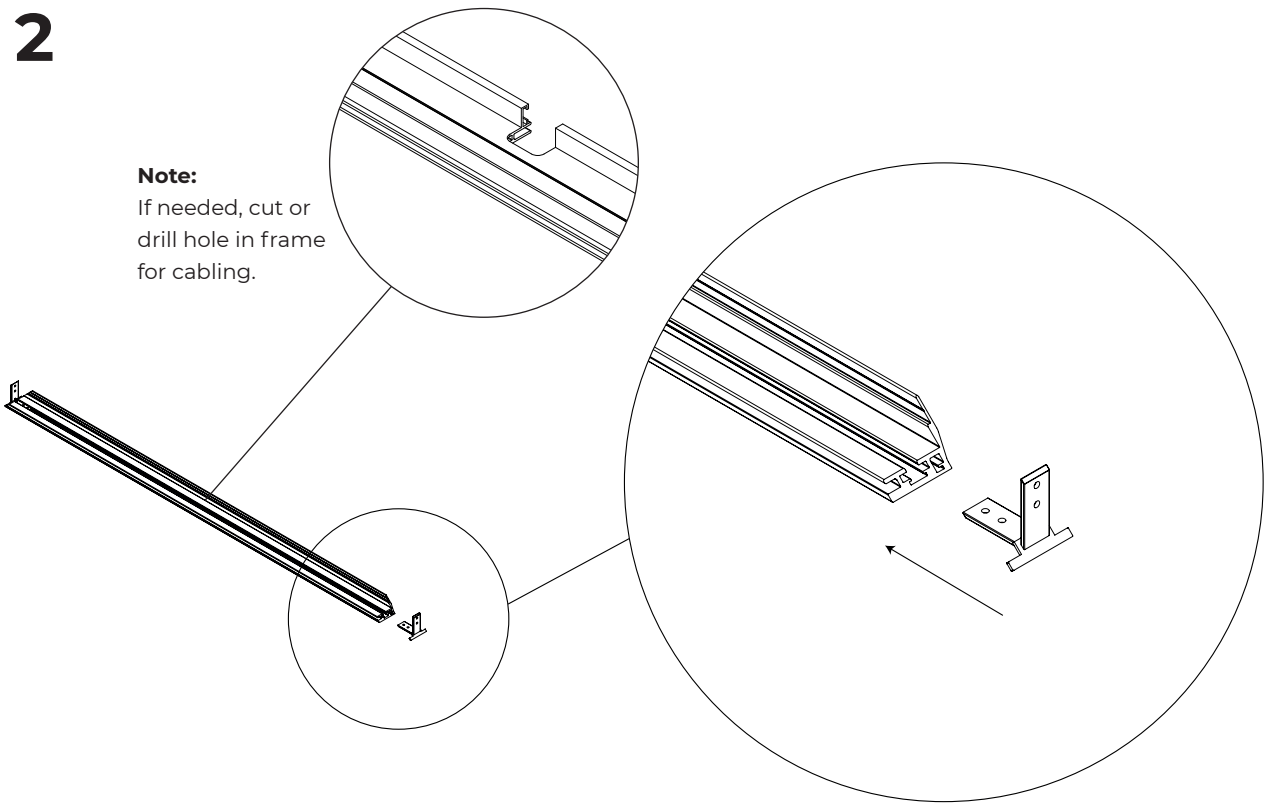

# SS50 Wall Panel Sound & Vision

Installation manual for oversize wall panels

1

**Note:**

Frame assembly fittings are only included for frame extensions

2

**Note:**  
If needed, cut or  
drill hole in frame  
for cabling.