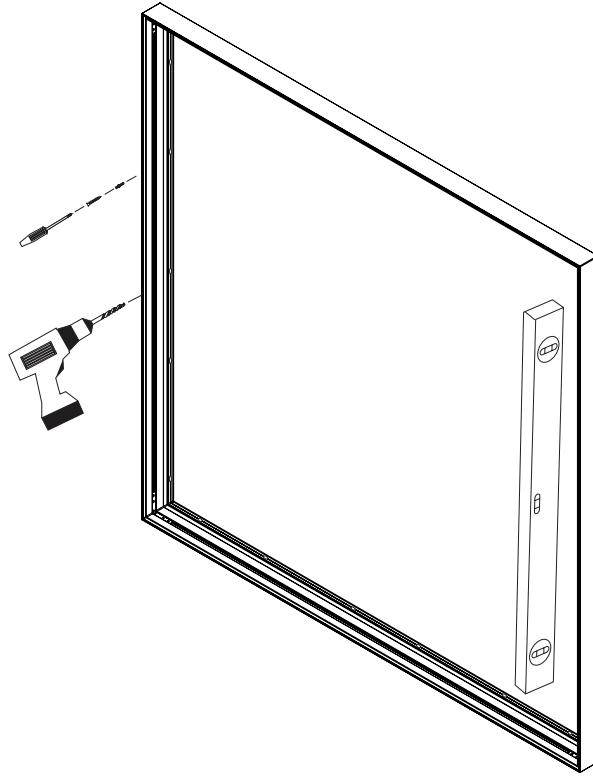

6

7

Pass cabling through the
previously cut hole