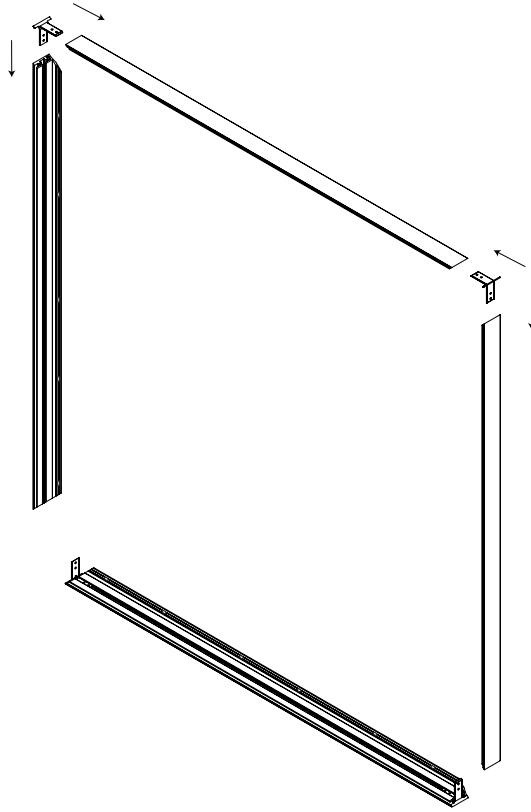

# SS50 Wall Panel Sound & Vision

Installation manual for oversize wall panels

1

**Note:**

Frame assembly fittings are only included for frame extensions

2

**Note:**  
If needed, cut or  
drill hole in frame  
for cabling.

3

**4**

**5**