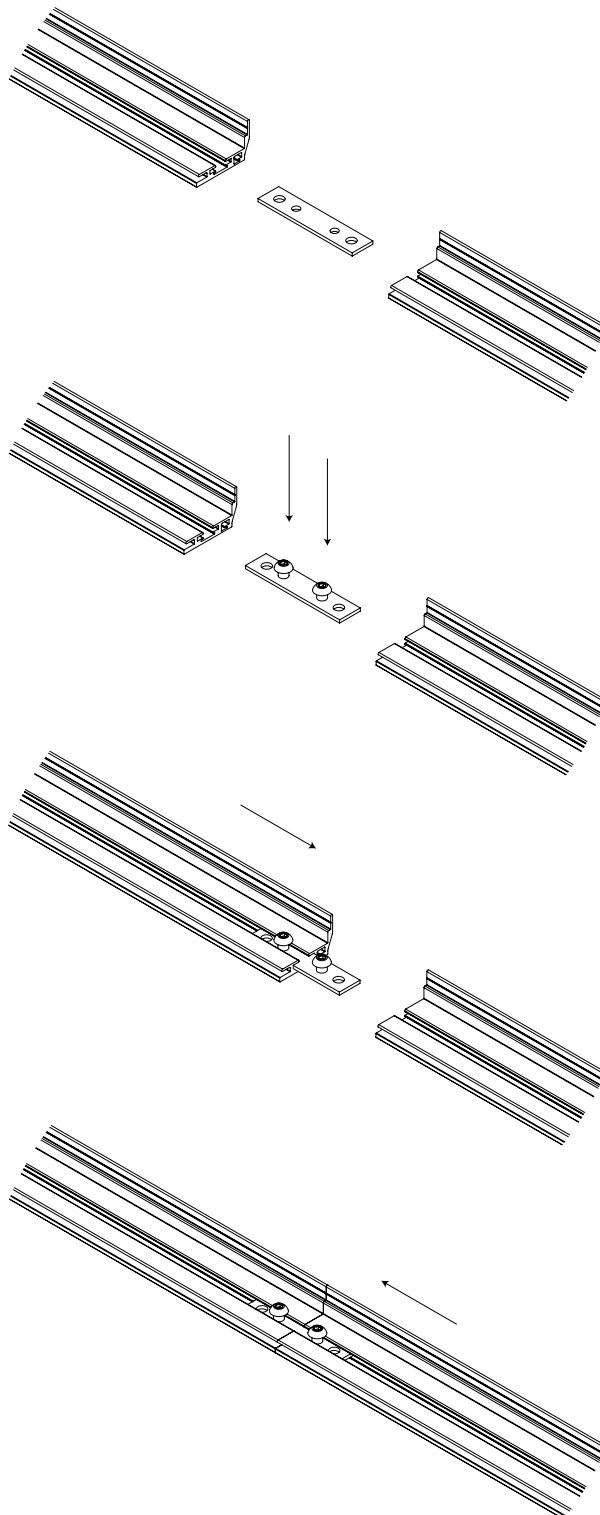

# SS50 Wall Panel Sound & Vision

Installation manual for oversize wall panels

1

**Note:**

Frame assembly fittings are only included for frame extensions

2

**Note:**  
If needed, cut or  
drill hole in frame  
for cabling.

3

**4**

**5**

# 7

Pass cabling through the  
previously cut hole

8

9

10

11

12

13

14

15

**16**

**17**