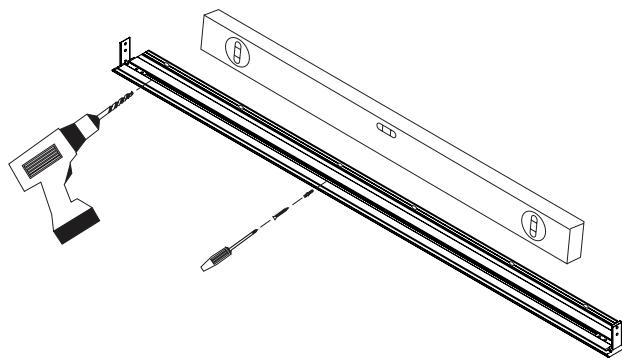

2

Note:
If needed, cut or
drill hole in frame
for cabling.

3