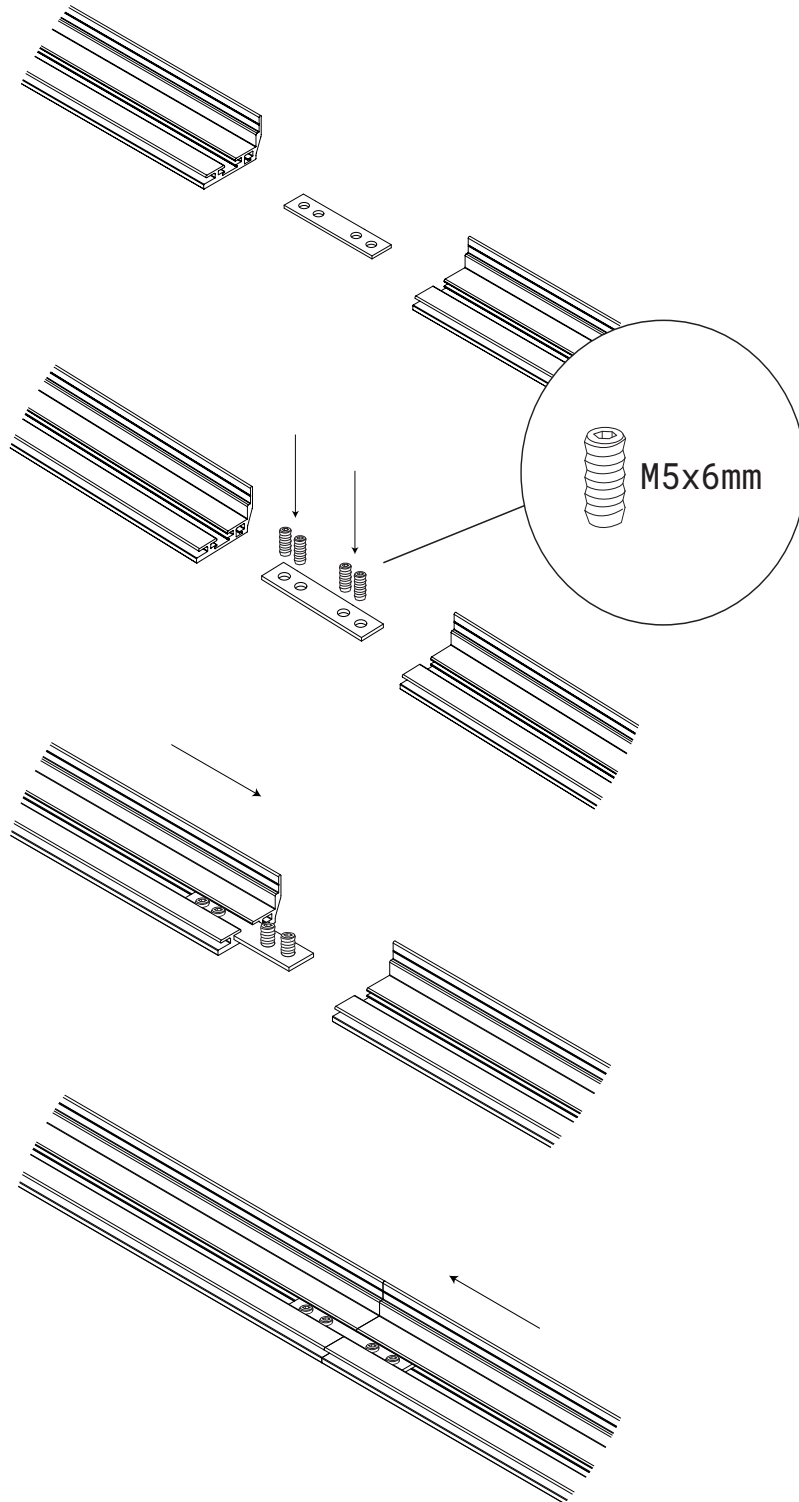

SS50 Wall Panel

Installation manual for oversize wall panels

1

Note:
Frame assembly fittings are only included for frame extensions

2

3

4

5

6

7

8

9

10