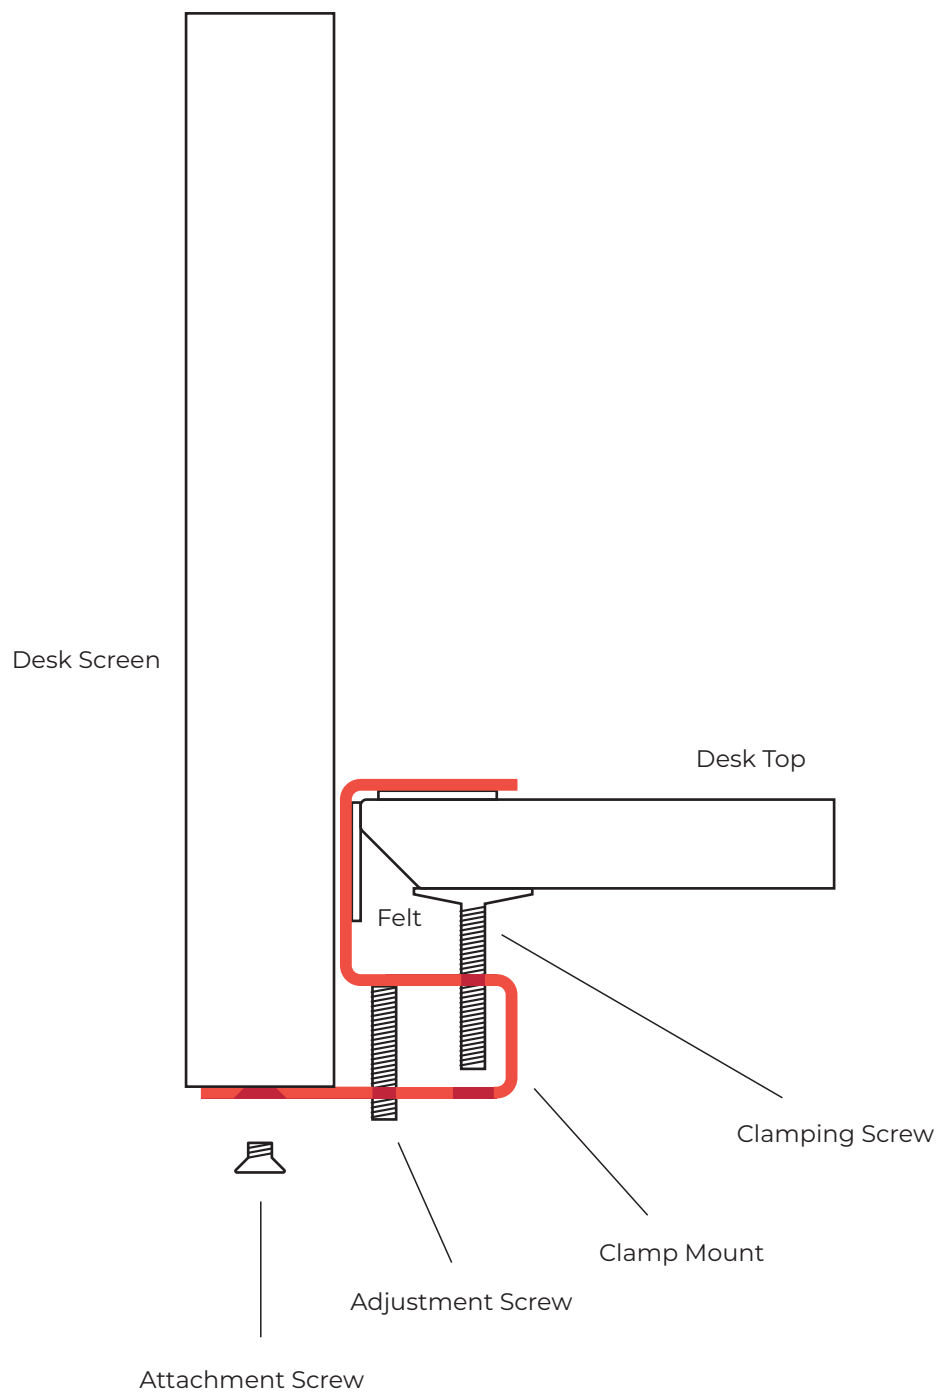

SS50 Desk Screen

Instruction manual for desk screen with sub clamp mounts

PARTS

TOOLS

Note: Tools are not included

OVERVIEW

Three different positions for clamp mount attachment screws