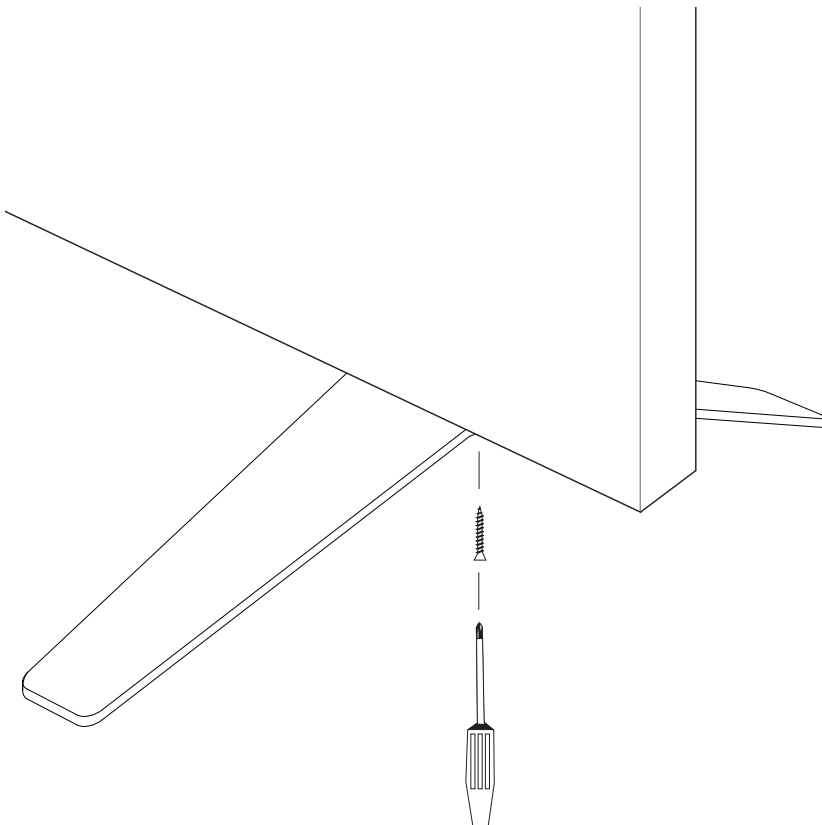

Instruction manual for floor screen - Elevated base

AKUART

PARTS

X 2

X 12

TOOLS

1

2