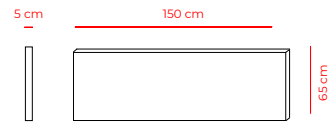

Grey
RAL 7004

CUSTOM FRAME COLORS

Frames in custom RAL or NCS colors can be delivered with different structures. Price and finish on request.

DIMENSIONS

// LENGTH: 120 CM / 47,24"
 // DEPTH: 5 CM / 1,97"
 // HEIGHT: 65 CM / 25,59"

// LENGTH: 130 CM / 51,18"
 // DEPTH: 5 CM / 1,97"
 // HEIGHT: 65 CM / 25,59"

// LENGTH: 140 CM / 55,12"
 // DEPTH: 5 CM / 1,97"
 // HEIGHT: 65 CM / 25,59"

// LENGTH: 150 CM / 59,05"
 // DEPTH: 5 CM / 1,97"
 // HEIGHT: 65 CM / 25,59"

// LENGTH: 160 CM / 62,99"
 // DEPTH: 5 CM / 1,97"
 // HEIGHT: 65 CM / 25,59"

// LENGTH: 180 CM / 70,87"
 // DEPTH: 5 CM / 1,97"
 // HEIGHT: 65 CM / 25,59"

// LENGTH: 200 CM / 78,74"
 // WIDTH: 5 CM / 1,97"
 // HEIGHT: 65 CM / 25,59"

CUSTOM SIZES

The Shelter Me desk screen offers format flexibility.

Special sizes can be ordered in up to:

Length: Max. 270 cm / 106.29" x Height: Max. 100 cm / 39.37"

DESK TOP SPECIFICATIONS

// Max. table top height: 4 cm / 1.57 "