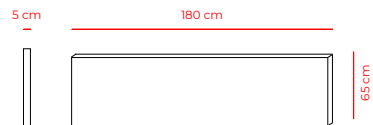

Grey
RAL 7004

CUSTOM FRAME COLORS

Frames in custom RAL or NCS colors can be delivered with different structures. Price and finish on request.

DIMENSIONS

// LENGTH: 120 CM / 47,24"
 // DEPTH: 5 CM / 1,97"
 // HEIGHT: 65 CM / 25,59"

// LENGTH: 130 CM / 51,18"
 // DEPTH: 5 CM / 1,97"
 // HEIGHT: 65 CM / 25,59"

// LENGTH: 140 CM / 55,12"
 // DEPTH: 5 CM / 1,97"
 // HEIGHT: 65 CM / 25,59"

// LENGTH: 150 CM / 59,05"
 // DEPTH: 5 CM / 1,97"
 // HEIGHT: 65 CM / 25,59"

// LENGTH: 160 CM / 62,99"
 // DEPTH: 5 CM / 1,97"
 // HEIGHT: 65 CM / 25,59"

// LENGTH: 180 CM / 70,87"
 // DEPTH: 5 CM / 1,97"
 // HEIGHT: 65 CM / 25,59"

// LENGTH: 200 CM / 78,74"
 // WIDTH: 5 CM / 1,97"
 // HEIGHT: 65 CM / 25,59"

CUSTOM SIZES

The Shelter Me desk screen offers format flexibility.

Special sizes can be ordered in up to:

Length: Max. 270 cm / 106.29" x Height: Max. 100 cm / 39.37"

DESK TOP SPECIFICATIONS

// Max. table top height: 4 cm / 1.57 "