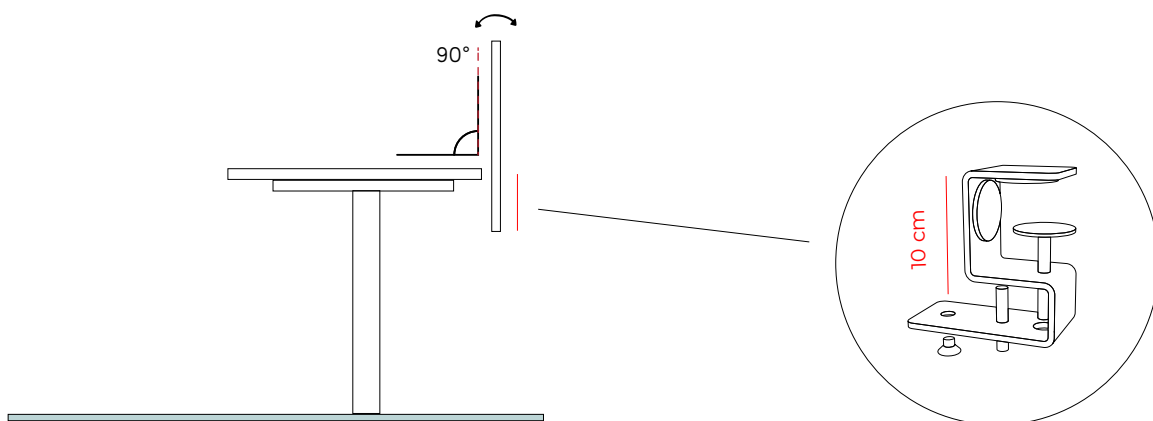

ACOUSTIC MATERIAL

Absorption:	Test results according to EN ISO 354
Flammability:	Fire retardent. Classification: B-s1, d0 according to EN ISO 11925-2 & EN 13823.
Sustainability:	Made from 100% recycled plastic bottles.
Environment:	Carbon foot print 4 times lower than usual PET fibres

TEXTILE COVERS

Function:	Changeable/Detachable
Flammability:	Classification B-s1 according to DIN EN 13501-1
Environment:	Tested free from harmful substances according to Eco-Tex 100
Maintenance:	Endures daily dusting, vacuum cleaning and weekly wiping with a wet cloth and can be machine washed on a gentle wash cycle at 40 degrees celcius.

MOUNT

Shelter Me is attached to the desk top with clamp mounts. The mounts differ by having an additional adjustable function that ensures that The Desk Screen can be slightly tilted back and forth. This secures that the screen is always vertically levelled, despite of any irregularities in the floor surface. This feature also secures that several desk screens align perfectly when placed continuously besides each other.

// The Desk Screen is mounted 10 cm / 3,93" below the desk top