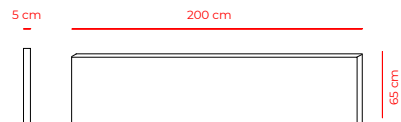

Grey
RAL 7004

CUSTOM FRAME COLORS

Frames in custom RAL or NCS colors can be delivered with different structures. Price and finish on request.

DIMENSIONS

// LENGTH: 120 CM / 47,24"
 // DEPTH: 5 CM / 1,97"
 // HEIGHT: 65 CM / 25,59"

// LENGTH: 130 CM / 51,18"
 // DEPTH: 5 CM / 1,97"
 // HEIGHT: 65 CM / 25,59"

// LENGTH: 140 CM / 55,12"
 // DEPTH: 5 CM / 1,97"
 // HEIGHT: 65 CM / 25,59"

// LENGTH: 150 CM / 59,05"
 // DEPTH: 5 CM / 1,97"
 // HEIGHT: 65 CM / 25,59"

// LENGTH: 160 CM / 62,99"
 // DEPTH: 5 CM / 1,97"
 // HEIGHT: 65 CM / 25,59"

// LENGTH: 180 CM / 70,87"
 // DEPTH: 5 CM / 1,97"
 // HEIGHT: 65 CM / 25,59"

// LENGTH: 200 CM / 78,74"
 // WIDTH: 5 CM / 1,97"
 // HEIGHT: 65 CM / 25,59"

CUSTOM SIZES

The Shelter Me desk screen offers format flexibility.

Special sizes can be ordered in up to:

Length: Max. 270 cm / 106.29" x Height: Max. 100 cm / 39.37"

DESK TOP SPECIFICATIONS

// Max. table top height: 4 cm / 1.57 "