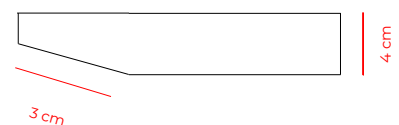

DESK TOP SPECIFICATIONS

// Max. table top height: 4 cm / 1.57 "

// Max. length of bevel table top edge: 3 cm / 1.18"