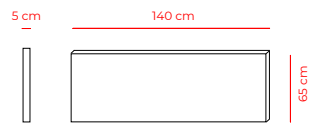

Grey
RAL 7004

CUSTOM FRAME COLORS

Frames in custom RAL or NCS colors can be delivered with different structures. Price and finish on request.

DIMENSIONS

// LENGTH: 120 CM / 47,24"
 // DEPTH: 5 CM / 1,97"
 // HEIGHT: 65 CM / 25,59"

// LENGTH: 130 CM / 51,18"
 // DEPTH: 5 CM / 1,97"
 // HEIGHT: 65 CM / 25,59"

// LENGTH: 140 CM / 55,12"
 // DEPTH: 5 CM / 1,97"
 // HEIGHT: 65 CM / 25,59"

// LENGTH: 150 CM / 59,05"
 // DEPTH: 5 CM / 1,97"
 // HEIGHT: 65 CM / 25,59"

// LENGTH: 160 CM / 62,99"
 // DEPTH: 5 CM / 1,97"
 // HEIGHT: 65 CM / 25,59"

// LENGTH: 180 CM / 70,87"
 // DEPTH: 5 CM / 1,97"
 // HEIGHT: 65 CM / 25,59"

// LENGTH: 200 CM / 78,74"
 // WIDTH: 5 CM / 1,97"
 // HEIGHT: 65 CM / 25,59"

CUSTOM SIZES

The Shelter Me desk screen offers format flexibility.

Special sizes can be ordered in up to:

Length: Max. 270 cm / 106.29" x Height: Max. 100 cm / 39.37"

DESK TOP SPECIFICATIONS

// Max. table top height: 4 cm / 1.57 "