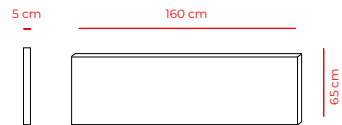

Grey
RAL 7004

CUSTOM FRAME COLORS

Frames in custom RAL or NCS colors can be delivered with different structures. Price and finish on request.

DIMENSIONS

// LENGTH: 120 CM / 47,24"
 // DEPTH: 5 CM / 1,97"
 // HEIGHT: 65 CM / 25,59"

// LENGTH: 130 CM / 51,18"
 // DEPTH: 5 CM / 1,97"
 // HEIGHT: 65 CM / 25,59"

// LENGTH: 140 CM / 55,12"
 // DEPTH: 5 CM / 1,97"
 // HEIGHT: 65 CM / 25,59"

// LENGTH: 150 CM / 59,05"
 // DEPTH: 5 CM / 1,97"
 // HEIGHT: 65 CM / 25,59"

// LENGTH: 160 CM / 62,99"
 // DEPTH: 5 CM / 1,97"
 // HEIGHT: 65 CM / 25,59"

// LENGTH: 180 CM / 70,87"
 // DEPTH: 5 CM / 1,97"
 // HEIGHT: 65 CM / 25,59"

// LENGTH: 200 CM / 78,74"
 // WIDTH: 5 CM / 1,97"
 // HEIGHT: 65 CM / 25,59"

CUSTOM SIZES

The Shelter Me desk screen offers format flexibility.

Special sizes can be ordered in up to:

Length: Max. 270 cm / 106.29" x Height: Max. 100 cm / 39.37"

DESK TOP SPECIFICATIONS

// Max. table top height: 4 cm / 1.57 "