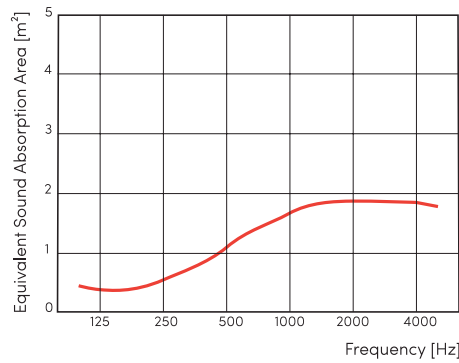

ABSORPTION

The acoustic efficiency is tested by third party acoustic engineers in a sound engineering laboratory at the Technological University of Denmark. This means that architects, building consultants and designers can count 100% on the acoustic characteristics of the The Desk Screen.

SOUND ABSORPTION TEST

Measurements performed according to DS/EN ISO 354

Freq. [Hz]	Equiv. sound abs. - area [m²]		
	1/3-oct.	1/1-oct.	Ref.-curve
125	0,37	0,37	
250	0,55	0,49	-
500	1,10	0,94	-
1000	1,72	1,55	-
2000	1,89	1,87	-
4000	1,86	1,82	-