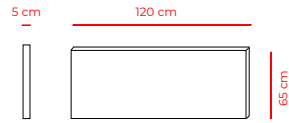

Grey
RAL 7004

CUSTOM FRAME COLORS

Frames in custom RAL or NCS colors can be delivered with different structures. Price and finish on request.

DIMENSIONS

// LENGTH: 120 CM / 47,24"
 // DEPTH: 5 CM / 1,97"
 // HEIGHT: 65 CM / 25,59"

// LENGTH: 130 CM / 51,18"
 // DEPTH: 5 CM / 1,97"
 // HEIGHT: 65 CM / 25,59"

// LENGTH: 140 CM / 55,12"
 // DEPTH: 5 CM / 1,97"
 // HEIGHT: 65 CM / 25,59"

// LENGTH: 150 CM / 59,05"
 // DEPTH: 5 CM / 1,97"
 // HEIGHT: 65 CM / 25,59"

// LENGTH: 160 CM / 62,99"
 // DEPTH: 5 CM / 1,97"
 // HEIGHT: 65 CM / 25,59"

// LENGTH: 180 CM / 70,87"
 // DEPTH: 5 CM / 1,97"
 // HEIGHT: 65 CM / 25,59"

// LENGTH: 200 CM / 78,74"
 // WIDTH: 5 CM / 1,97"
 // HEIGHT: 65 CM / 25,59"

CUSTOM SIZES

The Shelter Me desk screen offers format flexibility.

Special sizes can be ordered in up to:

Length: Max. 270 cm / 106.29" x Height: Max. 100 cm / 39.37"

DESK TOP SPECIFICATIONS

// Max. table top height: 4 cm / 1.57 "