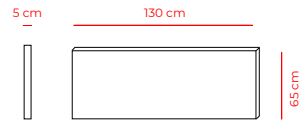

Grey
RAL 7004

CUSTOM FRAME COLORS

Frames in custom RAL or NCS colors can be delivered with different structures. Price and finish on request.

DIMENSIONS

// LENGTH: 120 CM / 47,24"
 // DEPTH: 5 CM / 1,97"
 // HEIGHT: 65 CM / 25,59"

// LENGTH: 130 CM / 51,18"
 // DEPTH: 5 CM / 1,97"
 // HEIGHT: 65 CM / 25,59"

// LENGTH: 140 CM / 55,12"
 // DEPTH: 5 CM / 1,97"
 // HEIGHT: 65 CM / 25,59"

// LENGTH: 150 CM / 59,05"
 // DEPTH: 5 CM / 1,97"
 // HEIGHT: 65 CM / 25,59"

// LENGTH: 160 CM / 62,99"
 // DEPTH: 5 CM / 1,97"
 // HEIGHT: 65 CM / 25,59"

// LENGTH: 180 CM / 70,87"
 // DEPTH: 5 CM / 1,97"
 // HEIGHT: 65 CM / 25,59"

// LENGTH: 200 CM / 78,74"
 // WIDTH: 5 CM / 1,97"
 // HEIGHT: 65 CM / 25,59"

CUSTOM SIZES

The Shelter Me desk screen offers format flexibility.

Special sizes can be ordered in up to:

Length: Max. 270 cm / 106.29" x Height: Max. 100 cm / 39.37"

DESK TOP SPECIFICATIONS

// Max. table top height: 4 cm / 1.57 "