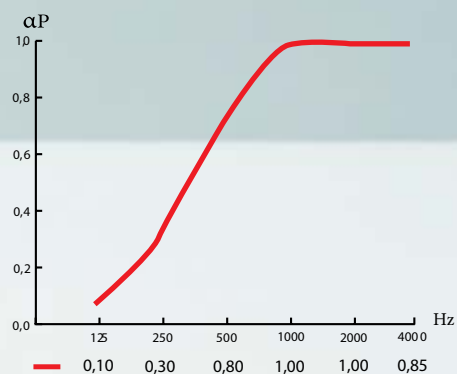

ABSORPTION SA-36

The acoustic efficiency is tested by third party acoustic engineers in a sound engineering laboratory at Danish Technological University. This means that architects, building consultants and designers can count 100% on the acoustic characteristics of an AKUART sound absorbing picture.

Absorption Classification: Class C
Absorbency: $QW = 0.60$